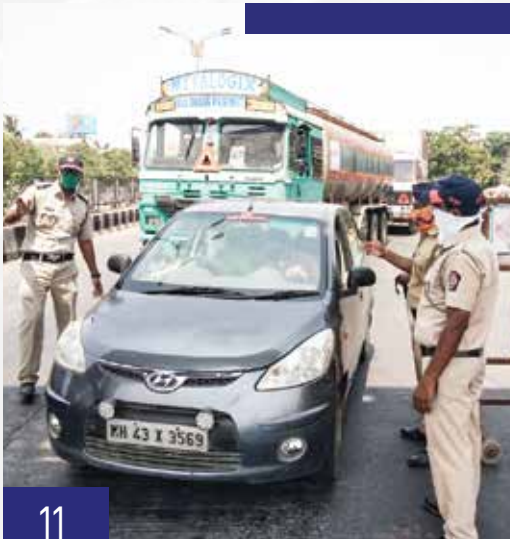

DETAILS OF STRANDED LABOURERS SENT TO THEIR NATIVE PLACES BY TRAIN

NAME OF STATE	TOTAL TRAINS NOs.	TOTAL PASSENGER COUNT
Madhya Pradesh	7	6181
Bihar	12	13774
Odisha	4	4059
Assam	1	700
Jammu and Kashmir	1	68
Manipur	2	140
Uttar Pradesh	22	23804
Jharkhand	6	6066
Rajasthan	1	555
West Bengal	5	8343
Mizoram	1	102
Uttarakhand	1	486
Labours from other district		7202
Total	63	71480

STRICT ENFORCEMENT OF LOCKDOWN.

“

Route March, Public Announcement and Nakabandi.

”

“ We are here to take care Stay Home, Stay Safe ”